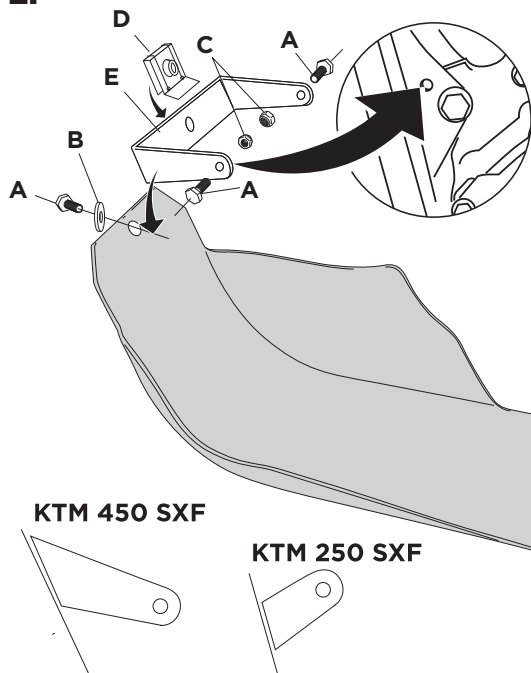

SKID PLATE KTM 250-450 EXCF-SXF

SOTTOMOTORE KTM 250-450 EXCF-SXF

ACERBIS

COD. 500002305 REV2

ACERBIS PARTS

A - (5 pcs.)

B - (3 pcs.)

C - (2 pcs.)

D - (1 pcs.)

E - (1 pcs.)

F - (1 pcs.)

Templated included if you want to drill your own holes for venting

1.

2.

3.

WARNING!