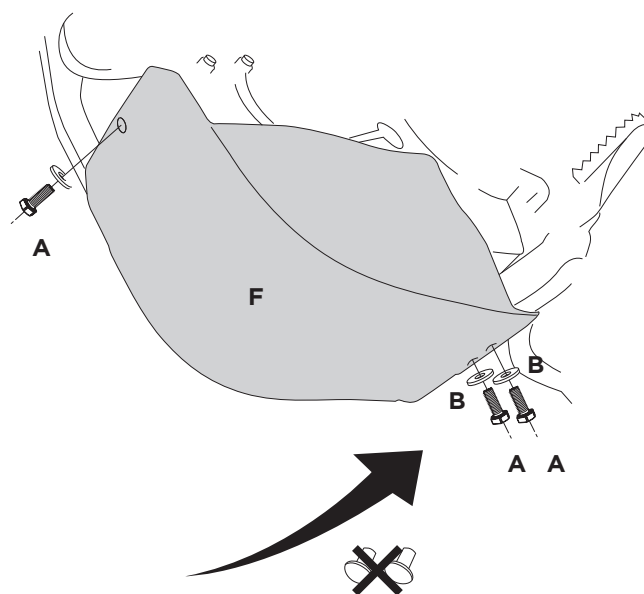

SKID PLATE KTM 250-450 EXCF-SXF

SOTTOMOTORE KTM 250-450 EXCF-SXF

ACERBIS

COD. 500002305 REV2

ACERBIS PARTS

A - (5 pcs.)

B - (3 pcs.)

C - (2 pcs.)

D - (1 pcs.)

E - (1 pcs.)

F - (1 pcs.)

Templated included if you want to drill your own holes for venting

1.

2.

3.

WARNING!

Use at your own risk. Check the security of your device before you ride. Be sure that you follow the instructions installing the Acerbis products. Do not ride if there is missing or damaged hardware. If this is the case, take the item immediately back to your dealer. Make sure the throttle and other controls are free every time you ride. Lack of attention to instruction and warning could lead to interference with the controls, loss of control, and an accidents. Acerbis recommends that installation must be done by a licensed mechanic and that only Acerbis original parts are used during fitting. Acerbis makes no guarantees or representations, express or implied, regarding the fitness of its products for any particular purpose. Acerbis makes no guarantees or representations, express or implied, regarding the extent to which its product protect individuals or property from injury or death or damage.